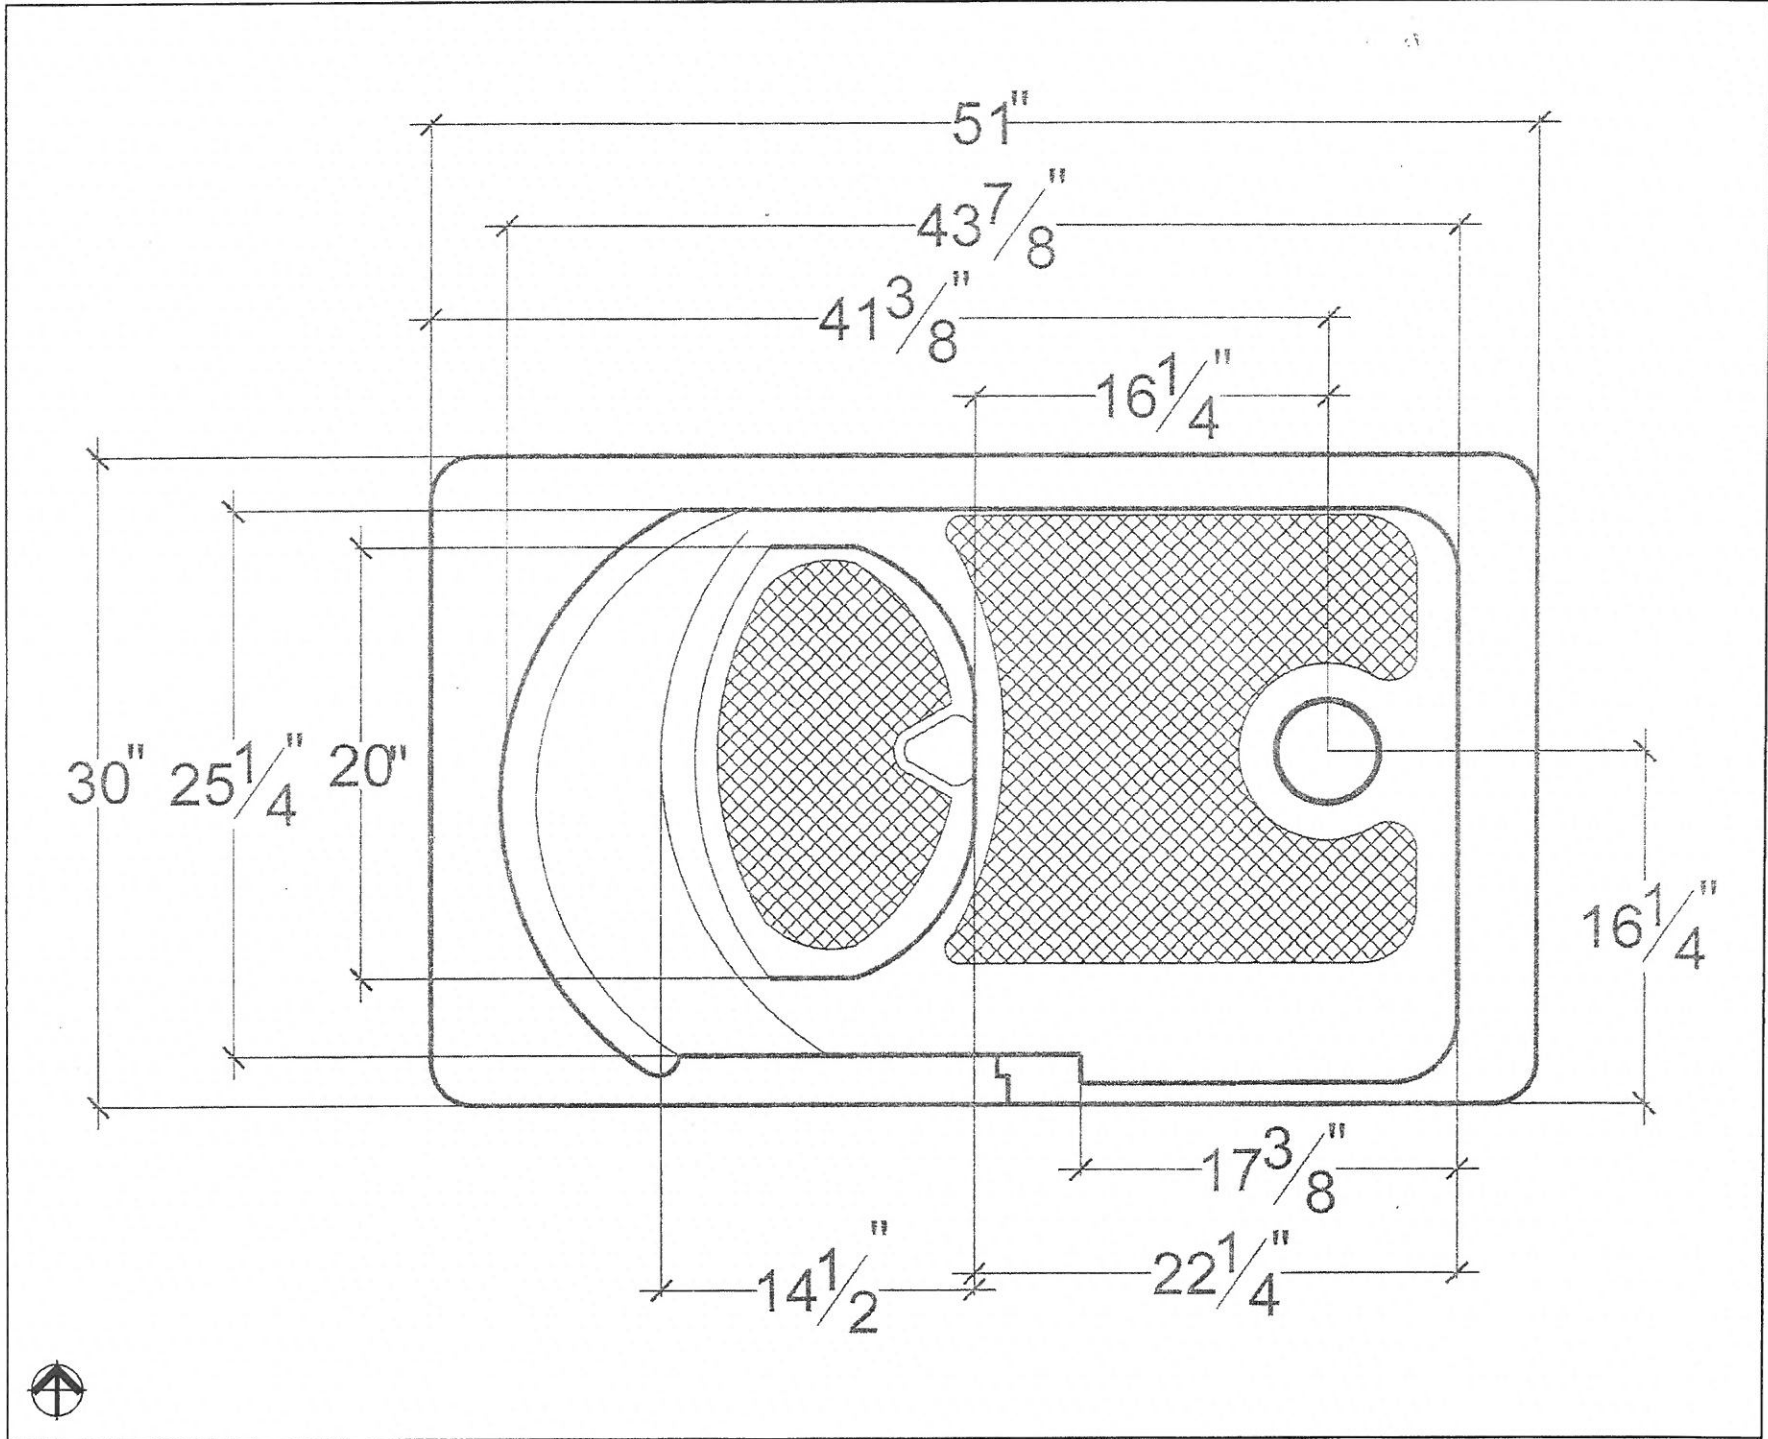

MODEL: DIAMOND ELITE

VIEW: FRONT
SCALE: NOT TO SCALE
DRAWING: A. RUTZEN 10/25/2012
REVISION: 51" TOP
30 x 50 x 40

BOCA WALK-IN TUBS
411 HICKORY RD. Bldg. 2
CAPTON, CA 90115
TEL: 1.800.903.9095
FAX: 707.281.1310
bocawalkin@calnet.com

Manufacturers
of the World's
Finest
Walk-In Bathtubs

MODEL: DIAMOND ELITE

VIEW: TOP
 SCALE: NOT TO SCALE
 DRAWING: A.RUTZEN 10/29/2012
 REVISION: 30" Tub
 30 x 50 x 40

BOCA WALK-IN TUBS
 411 HICKORY RD. B#48 2
 CANTON, GA 30115
 TEL. 1.800.903.8955
 FAX. 770.720.1319
 bocatubs@earthlink.net